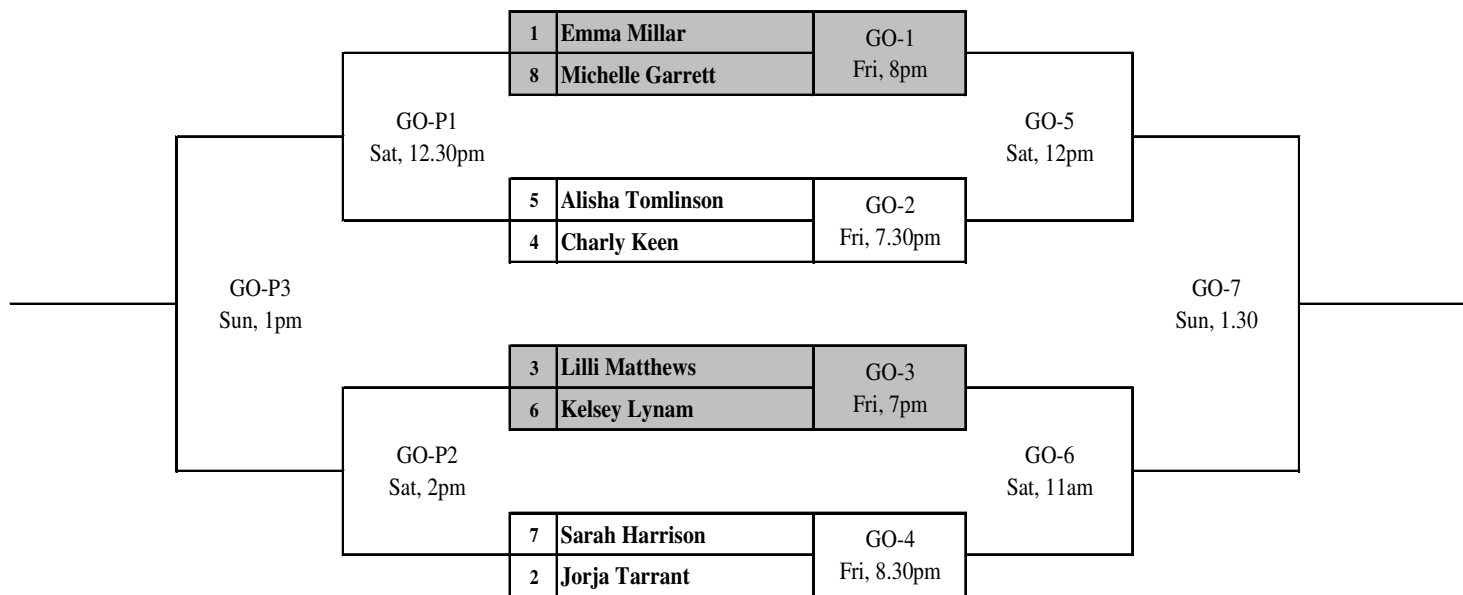

Point Break Waikato Junior Open

GIRLS OPEN DIVISION

Plate

Championship

8 Draw			
Seeding	Grade	Code	Name
1	A2	WKCMEGM	Emma Millar
2	B1	WKTUJDT	Jorja Tarrant
3	C1	WKMRLFM	Lilli Matthews
4	C1	WKHAC3K	Charly Keen
5	C1	WKMRAAT	Alisha Tomlinson
6	C1	WKHAKL	Kelsey Lynam
7	C2	WKMRSRH	Sarah Harrison
8	C2	WKLRGBG	Michelle Garrett

Please Mark & Referee the next game on the court you have just played.

Consolation Plate

Special Plate